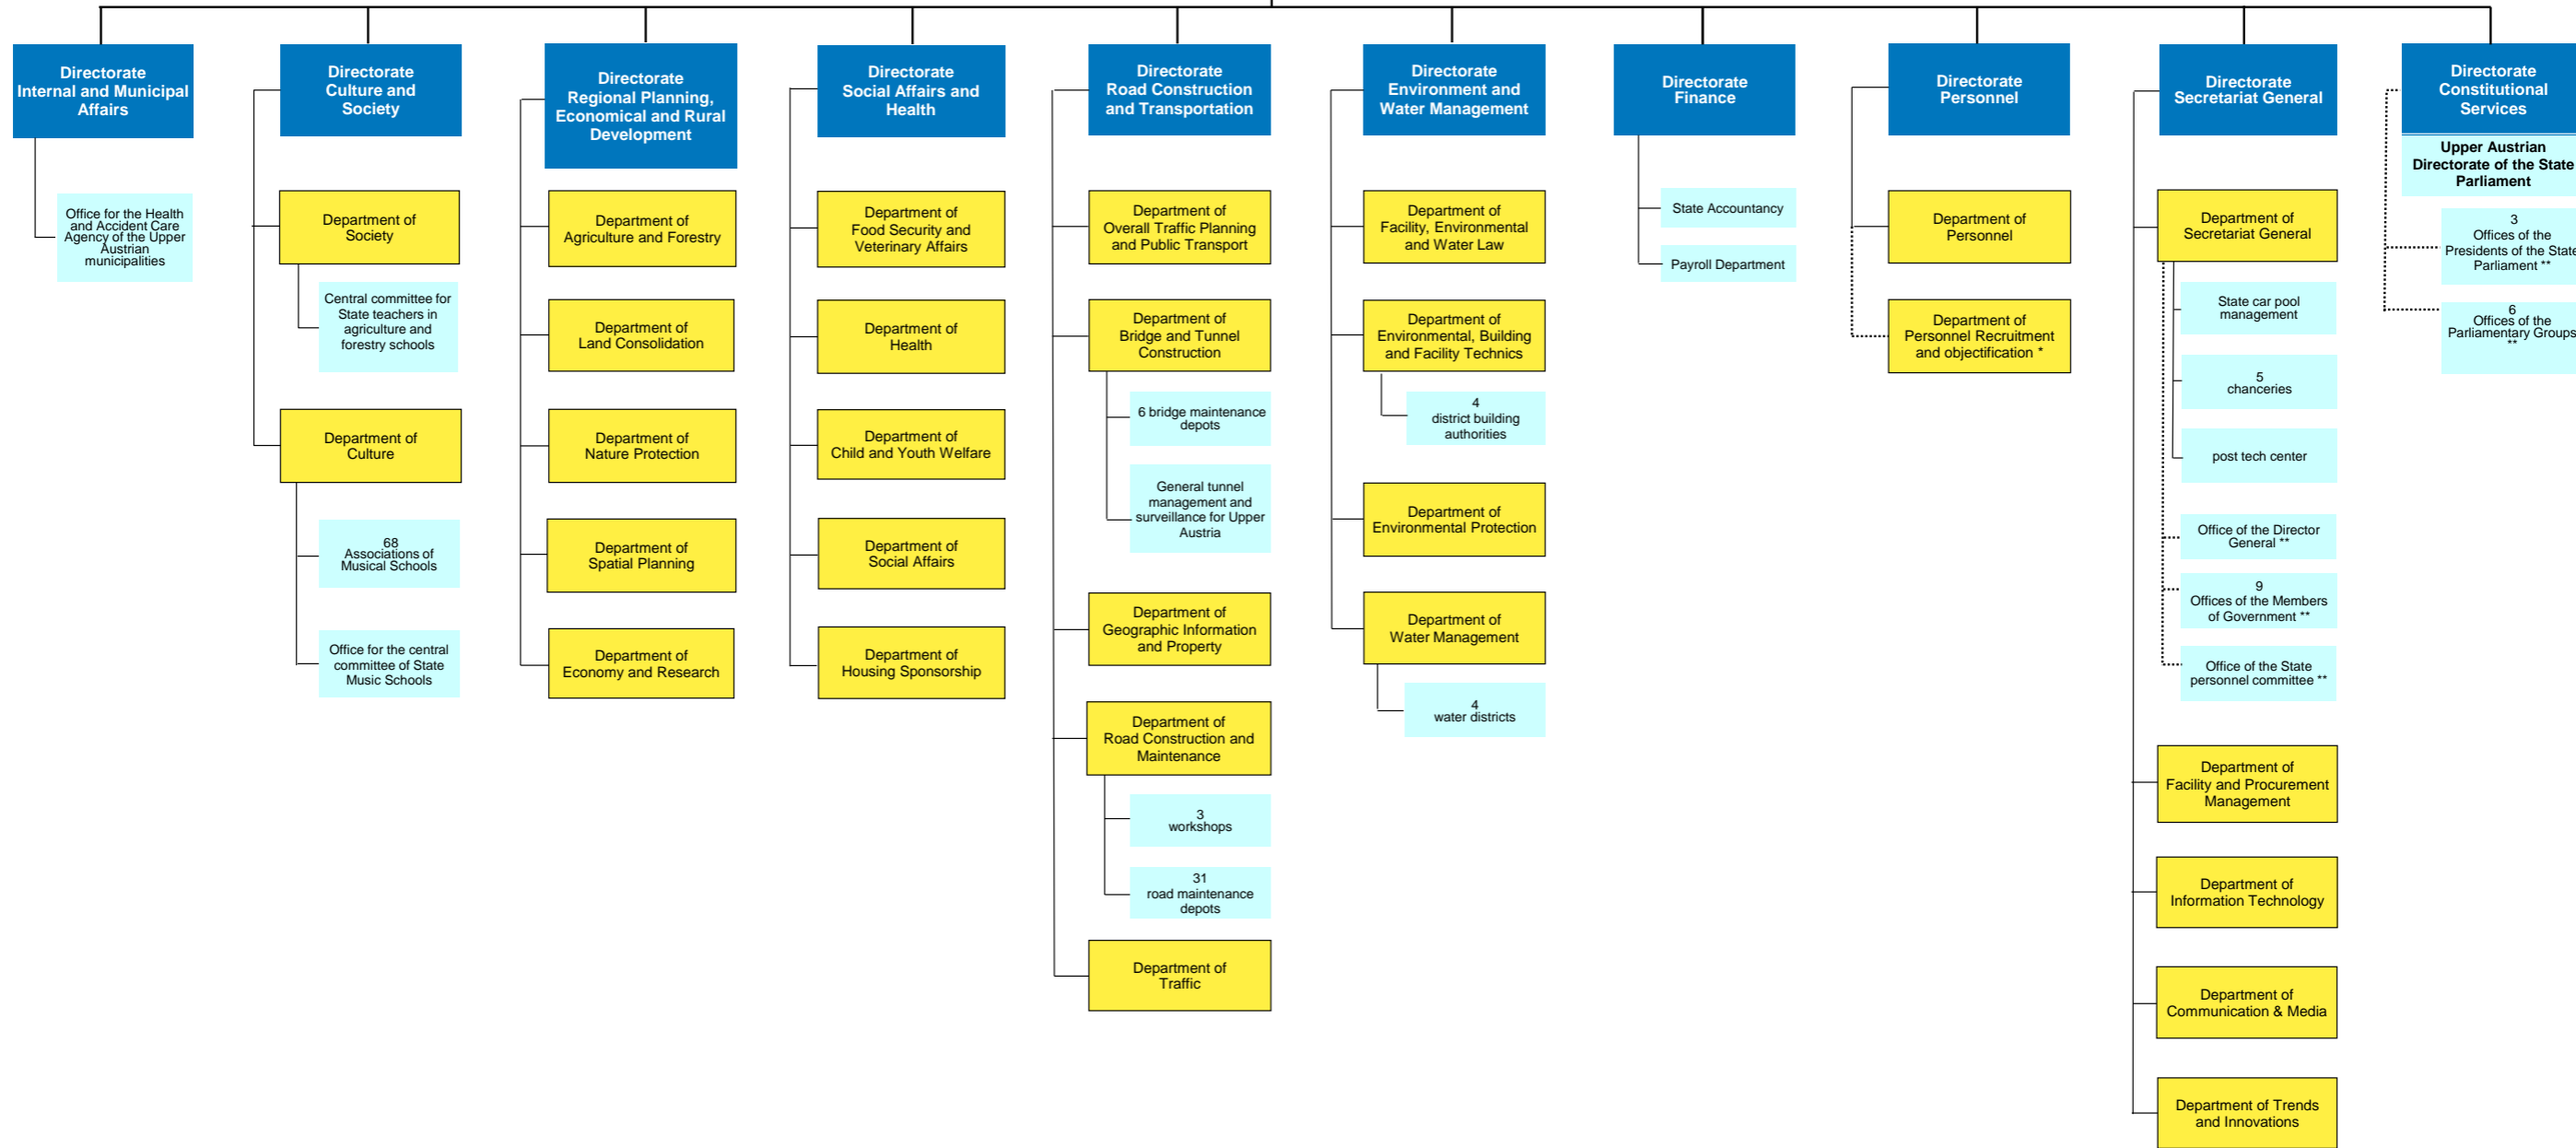

Office of the State Government of Upper Austria

Government of Upper Austria/Governor (subject-specifically)
Governor/Director General of the Office (functionally)

District Commissions

Other institutions

- Key:**
- blue Directorates that are not further divided into departments are departments. Directorates that are further divided into departments are department groups.
 - yellow Department
 - light blue Subordinate organizational unit
 - green District Commission
 - dark blue Other institutions

* The director of the Directorate Personnel leads the Department Personnel Objectification in organizational, but not in subject-specific matters.